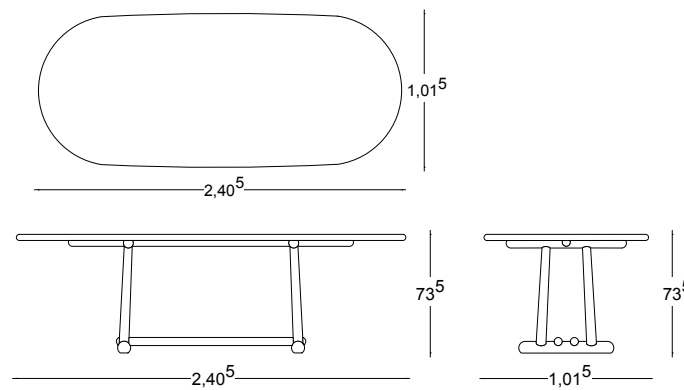

DINING TABLE BELENUS

Referencing the Latin Moon and the Celtic Sun, this extendable dining table duet comes in two connecting pieces of smoked oak coated in high gloss lacquer. Like perfectly paired lovers, each piece can stand on its own, while also fitting harmoniously together with its partner.

The Belenus table stands on solid rounded legs and connecting feet that are a contemporary take on outré Nordic design, complete with a playful Viking feel. Its oxblood red tabletop offers a gently curved shape that, when locked up with its extension, creates a noticeable “waistline” where the two pieces meet. In contrasting petrol blue La Luna, with its folding half-moon shape, functions as an abstract sideboard as well as an extension element for the main table, allowing a full party of 12 to find a seat at the feast.

DIMENSIONS: L 240 x W 101 x H 73 cm | L 7'9" x W 3'3" x H 2'4"

MATERIAL: High gloss lacquered wood & smoked oak

PRICE: 19.500 € excl. VAT | Shipping and packing is not included