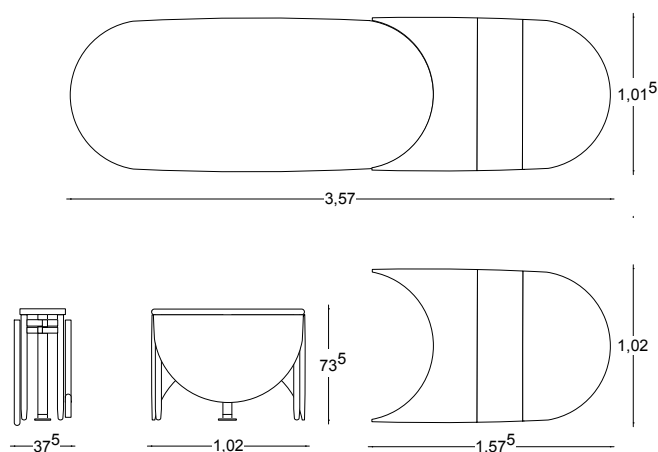

The Belenus table stands on solid rounded legs and connecting feet that are a contemporary take on outré Nordic design, complete with a playful Viking feel. Its oxblood red tabletop offers a gently curved shape that, when locked up with its extension, creates a noticeable “waistline” where the two pieces meet. In contrasting petrol blue La Luna, with its folding half-moon shape, functions as an abstract sideboard as well as an extension element for the main table, allowing a full party of 12 to find a seat at the feast.

DIMENSIONS: L 240 x W 101 x H 73 cm | L 7'9" x W 3'3" x H 2'4"

MATERIAL: High gloss lacquered wood & smoked oak

PRICE: 19.500 € excl. VAT | Shipping and packing is not included

DINING TABLE LA LUNA

Referencing the Latin Moon and the Celtic Sun, this extendable dining table duet comes in two connecting pieces of smoked oak coated in high gloss lacquer. Like perfectly paired lovers, each piece can stand on its own, while also fitting harmoniously together with its partner.

The Belenus table stands on solid rounded legs and connecting feet that are a contemporary take on outré Nordic design, complete with a playful Viking feel. Its oxblood red tabletop offers a gently curved shape that, when locked up with its extension, creates a noticeable "waistline" where the two pieces meet. In contrasting petrol blue La Luna, with its folding half-moon shape, functions as an abstract sideboard as well as an extension element for the main table, allowing a full party of 12 to find a seat at the feast.

DIMENSIONS: L 167 x W 101 x H 73 cm | L 5'1" x W 3'3" x H 2'4"

MATERIAL: High gloss lacquered wood & smoked oak

PRICE: 8.400 € excl. VAT | Shipping and packing is not included