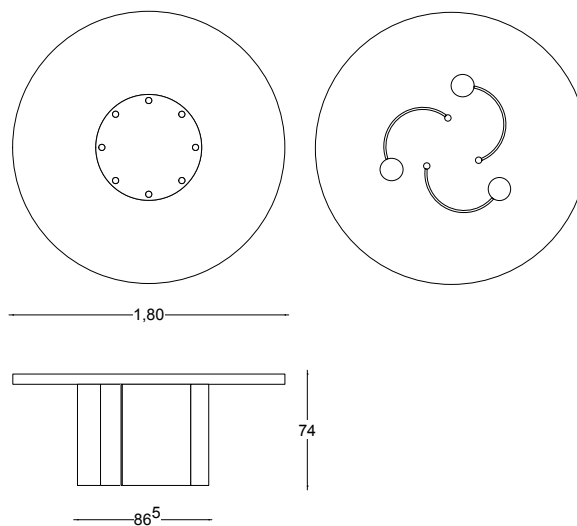

DINING TABLE
CHERRY

DINING TABLE CHERRY

The refreshing red is not the origin of this dining table's name, but rather the playful form of its base! Shaped like cherries with curved stems the three legs gently wrap into each other. This sculptural base supports the eight centimeter thick tabletop with an embedded revolving platter, or Lazy Susan in its center - ideal for an amiable dinner or discussion with up to ten people.

The Cherry Table is hand crafted in Germany. It is constructed entirely of 8-millimeter-thick aluminum plates and lacquered with thick coats of high gloss oxide red which are finally hand polished to achieve its rich, brilliant color.

DIMENSION: L 180 x W 180 x H 74 cm | L 5'9" x W 5'9" x H 2'4"

MATERIAL: Aluminum, lacquered with thick coats of high gloss oxide red

PRICE: 61.000 € excl. VAT | Shipping and packing is not included