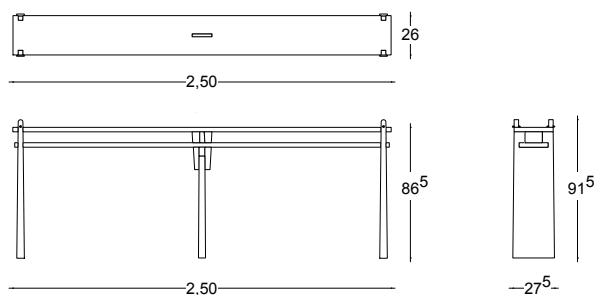

**SIDEBOARD
CORRESPONDENCE**

SIDEBOARD CORRESPONDENCE

Inspired by classic Asian woodwork, this sleek table uses no nails or screws, it is simply held together with compression from a keystone and artistic joinery. The striking lines and refined structure of this narrow table make it suitable for an entrance hall, supporting a freestanding couch, or in any tight space that needs some elegance. Crafted out of solid Ash and hand lacquered in a coral red, Correspondence stands on subtle wedge like legs that taper into rounded details where wooden pegs hold everything together.

DIMENSION: L 250 x W 28 x H 91,5 cm | L 8'2" x W 9" x H 3'

MATERIAL: Ash, hand lacquered in a coral red

PRICE: 12.600 € excl. VAT | Shipping and packing is not included