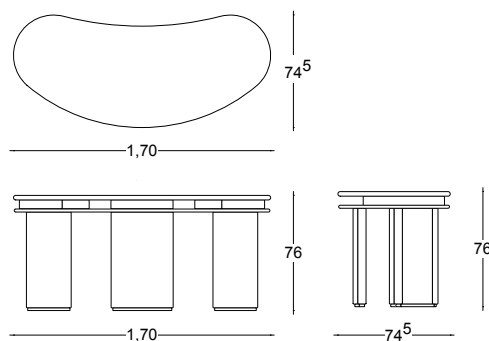

**DESK  
LUPA**

**DESK**  
**LUPA**

Work should not dominate our lives, so Lupa is a dainty desk ideal for correspondence or focused work but provides little space for mounds of distracting paper work. Lupa's graceful form offers a sleek spot to read important documents or carry out video conferences and can occupy the center of a room or preside in a quiet corner. Lupa has a narrow drawer on each side made of Black Walnut that rotate out from two lacquered surfaces providing just enough space for paper and writing utensils. The center leg features a hidden cable shaft along with two sockets to minimize the clutter of workspace electronics.

**DIMENSION:** L 170 x W 74,5 x H 76 cm | L 5'6" x W 2'5" x H 2'5"

**MATERIAL:** High gloss lacquered wood & black walnut

**PRICE:** 29.700 € excl. VAT | Shipping and packing is not included