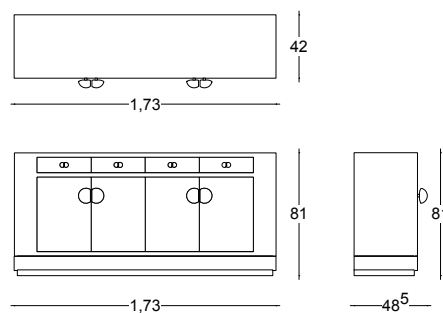

**SIDEBOARD
TWIN**

SIDEBOARD TWIN

This cabinet appears monolithic, but the playfully circular features defy its rigorous profile. Emphasizing positive and negative space, the bulbous knobs and round concave drawer pulls invite a bemused smile and tactile exploration. While this piece is deep enough to store files, binders and records the whimsical design helps conceal the official contents. Deep shallow drawers provide practical space to store smaller items and the attractive dimensions of this piece make it the perfect place to display valued objects. The body of our Twin sideboard is produced out of solid Ash and hand-lacquered, while its namesake knobs are made from Olive wood, known for the contrasting appearance of soft amber tones with an intense grain.

DIMENSION: L 173 x W 48,5 x H 81 cm | L 5'7" x W 1'6" x H 2'7"

MATERIAL: Semigloss hand-laquered ash & olive wood

PRICE: 12.000 € excl. VAT | Shipping and packing is not included