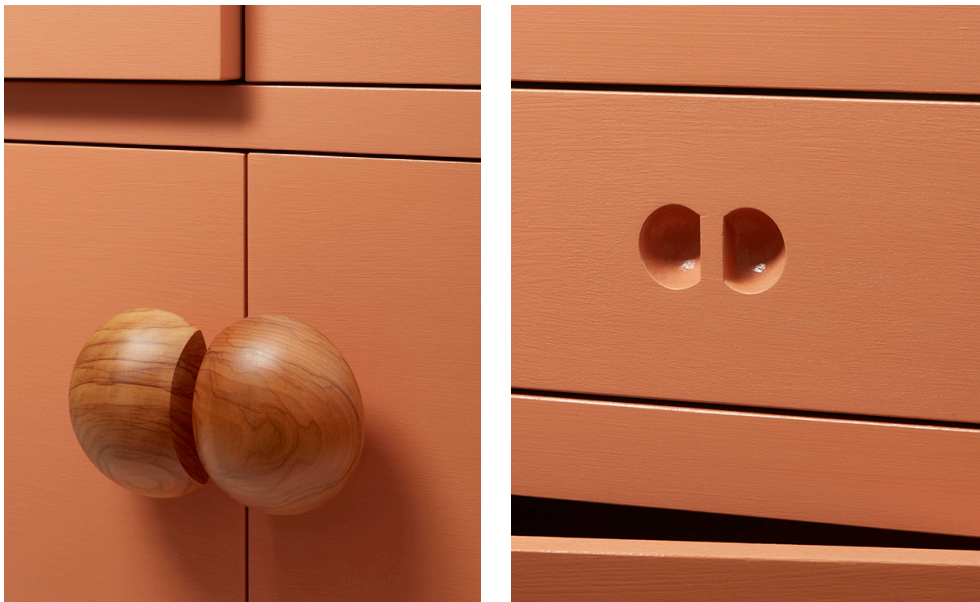

**SIDEBOARD
TWIN**

SIDEBOARD TWIN

This cabinet appears monolithic, but the playfully circular features defy its rigorous profile. Emphasizing positive and negative space, the bulbous knobs and round concave drawer pulls invite a bemused smile and tactile exploration. While this piece is deep enough to store files, binders and records the whimsical design helps conceal the official contents. Deep shallow drawers provide practical space to store smaller items and the attractive dimensions of this piece make it the perfect place to display valued objects. The body of our Twin sideboard is produced out of solid Ash and hand-lacquered, while its namesake knobs are made from Olive wood, known for the contrasting appearance of soft amber tones with an intense grain.

DIMENSION: L 173 x W 48,5 x H 81 cm | L 5'7" x W 1'6" x H 2'7"

MATERIAL: Semigloss hand-laquered ash & olive wood

PRICE: 12.000 € excl. VAT | Shipping and packing is not included