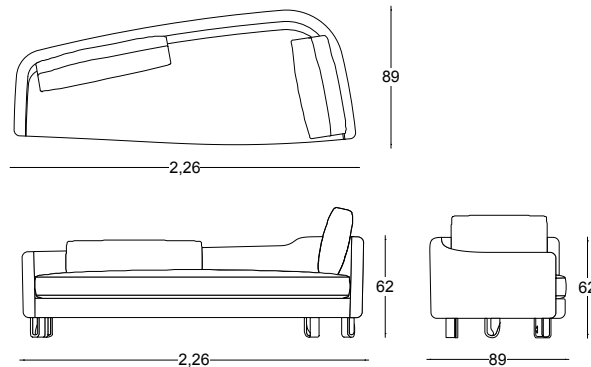

**CHAISELONGUE  
AMBASSADOR**

**CHAISELONGUE  
AMBASSADOR**

Couched in the tradition of the finest craftsmanship, the Ambassador chaiselongue is a study in luxe understatement with a twist. The lines of the couch do not follow a strict geometry, offering a surprising alternative to conventional seating with a subtly flowing shape where every detail is lightly tailored. Each intricate aspect of the sculptural form has been painstakingly considered. One can both see and feel the attention to detail: From the sculpted legs, each hand forged and twisted in itself and the zipperless down cushions to the spring framing – a cherished piece in the living room!

**DIMENSIONS:** H 62 (40) x W 226 x D 89 cm | H 2' (1'3'') x W 7'4'' x D 2'9''

**MATERIAL:** Coil springs upholstered with padding and down, forged steel feet

**PRICE :** COM 31.000 € excl. VAT | Shipping and packing is not included