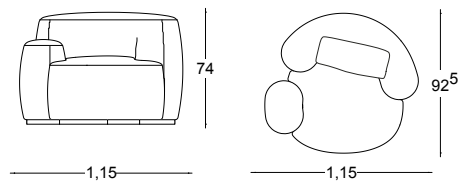

EASY CHAIR BABA

Like a friend that wants to cuddle, Baba is an upholstered easy chair for lounging in complete comfort. The asymmetrical form caters to a playful choice of sitting positions from formal to downright lounging while confidently inhabiting its environment and providing cozy sophistication. The low seating height and fluffy padded body make you want to sink into this chair and relish the moment.

DIMENSION: H 74 (43) x W 115 x D 93 cm | H 2'4" (1'4") x W 3'8" x D 3'1"

MATERIAL: Upholstered wooden frame, teak footings & down cushion

PRICE: COM 18.500 € excl. VAT | Shipping and packing is not included