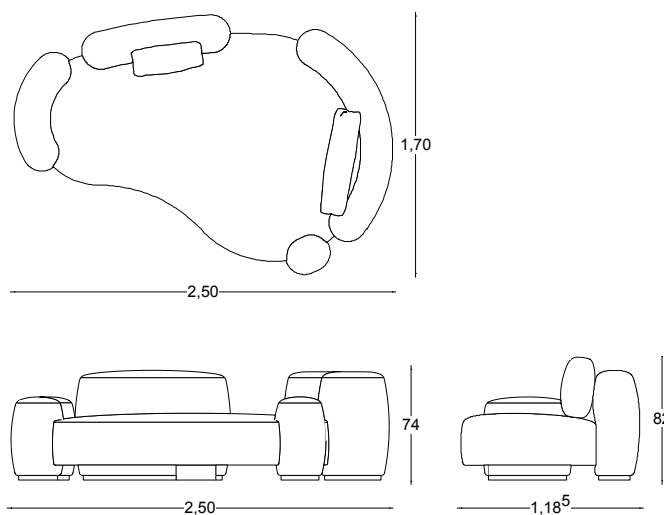

**DAYBED**  
**BABA**

**DAYBED**

**BABA**

Like a friend that wants to cuddle, Baba is an upholstered sofa series for lounging in complete comfort. The asymmetrical forms cater to a playful choice of sitting positions from formal to downright lounging while confidently inhabiting their environment and providing cozy sophistication. The low seating height and fluffy padded body make you want to sink into this chair and relish the moment.

**DIMENSION:** H 82 (43) x W 250 x D 170 cm | H 2'7" (1'4") x W 8'2" x D 5'6"

**MATERIAL:** Upholstered wooden frame, teak footings & down cushions

**PRICE:** COM : 45.800 € excl. VAT | Shipping and packing is not included