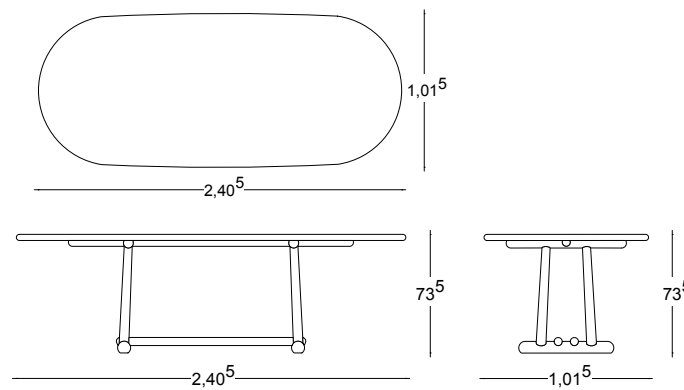

DINING TABLE BELENUS

Referencing the Latin Moon and the Celtic Sun, this extendable dining table duet comes in two connecting pieces of smoked oak coated in high gloss lacquer. Like perfectly paired lovers, each piece can stand on its own, while also fitting harmoniously together with its partner.

The Belenus table stands on solid rounded legs and connecting feet that are a contemporary take on outré Nordic design, complete with a playful Viking feel. Its oxblood red tabletop offers a gently curved shape that, when locked up with its extension, creates a noticeable “waistline” where the two pieces meet. In contrasting petrol blue La Luna, with its folding half-moon shape, functions as an abstract sideboard as well as an extension element for the main table, allowing a full party of 12 to find a seat at the feast.

DIMENSIONS: L 240 x W 101 x H 73 cm | L 7'9" x W 3'3" x H 2'4"

MATERIAL: High gloss lacquered wood & smoked oak

PRICE: 19.500 € excl. VAT | Shipping and packing is not included