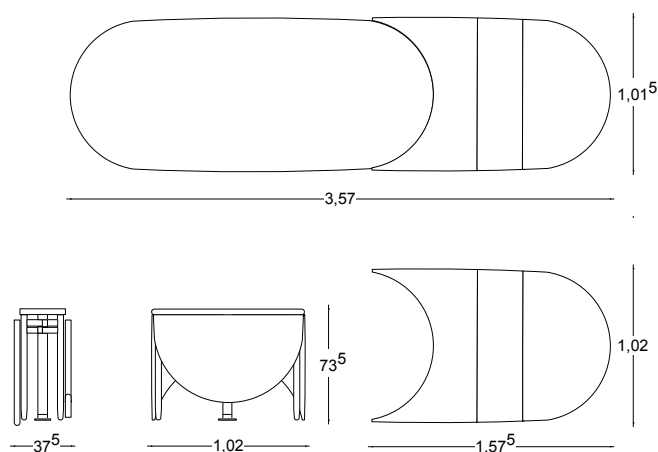

The Belenus table stands on solid rounded legs and connecting feet that are a contemporary take on outré Nordic design, complete with a playful Viking feel. Its oxblood red tabletop offers a gently curved shape that, when locked up with its extension, creates a noticeable “waistline” where the two pieces meet. In contrasting petrol blue La Luna, with its folding half-moon shape, functions as an abstract sideboard as well as an extension element for the main table, allowing a full party of 12 to find a seat at the feast.

**DIMENSIONS:** L 240 x W 101 x H 73 cm | L 7'9" x W 3'3" x H 2'4"

**MATERIAL:** High gloss lacquered wood & smoked oak

**PRICE:** 19.500 € excl. VAT | Shipping and packing is not included

**DIMENSIONS:** L 167 x W 101 x H 73 cm | L 5'1" x W 3'3" x H 2'4"

**MATERIAL:** High gloss lacquered wood & smoked oak

**PRICE:** 8.400 € excl. VAT | Shipping and packing is not included