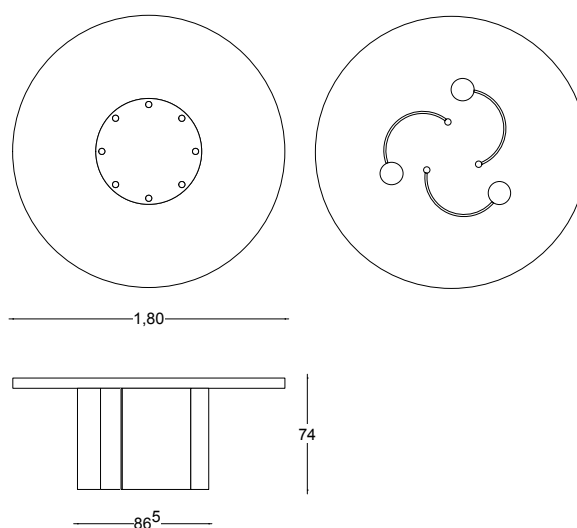

DINING TABLE
CHERRY

DINING TABLE CHERRY

The refreshing red is not the origin of this dining table's name, but rather the playful form of its base! Shaped like cherries with curved stems the three legs gently wrap into each other. This sculptural base supports the eight centimeter thick tabletop with an embedded revolving platter, or Lazy Susan in its center - ideal for an amiable dinner or discussion with up to ten people.

The Cherry Table is hand crafted in Germany. It is constructed entirely of 8-millimeter-thick aluminum plates and lacquered with thick coats of high gloss oxide red which are finally hand polished to achieve its rich, brilliant color.

DIMENSION: L 180 x W 180 x H 74 cm | L 5'9" x W 5'9" x H 2'4"

MATERIAL: Aluminum, lacquered with thick coats of high gloss oxide red

PRICE: 61.000 € excl. VAT | Shipping and packing is not included