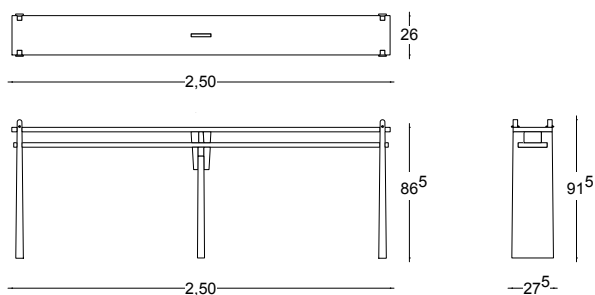

**SIDEBOARD
CORRESPONDENCE**

SIDEBOARD CORRESPONDENCE

Inspired by classic Asian woodwork, this sleek table uses no nails or screws, it is simply held together with compression from a keystone and artistic joinery. The striking lines and refined structure of this narrow table make it suitable for an entrance hall, supporting a freestanding couch, or in any tight space that needs some elegance. Crafted out of solid Ash and hand lacquered in a coral red, Correspondence stands on subtle wedge like legs that taper into rounded details where wooden pegs hold everything together.

DIMENSION: L 250 x W 28 x H 91,5 cm | L 8'2" x W 9" x H 3'

MATERIAL: Ash, hand lacquered in a coral red

PRICE: 12.600 € excl. VAT | Shipping and packing is not included