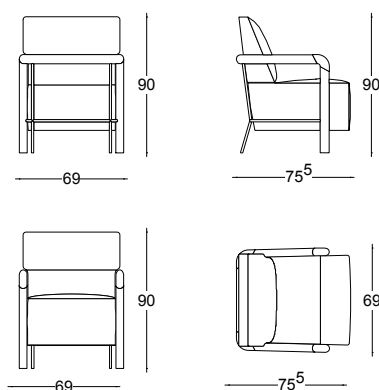

ARMCHAIR
COUNCIL

ARMCHAIR COUNCIL

This handsome seat owes its proportional origin to chairs once used in cold war diplomatic conference between leading officials. Appearing stately and affording comfort this chair is made to ensure the evening won't stop because the company needs to stretch their legs. The walnut armrests which continue around the upholstered body, embracing its back are complimented with a steel frame and legs of refined proportions and together hold up this noble seat.

DIMENSION: H 90 (45) x W 69 x D 75,5 cm | H 3' (1'5") x W 2'3" x D 2'5"

MATERIAL: Walnut armrests, upholstered body & steel frame legs

PRICE: COM : 16.500 € excl. VAT | Shipping and packing is not included