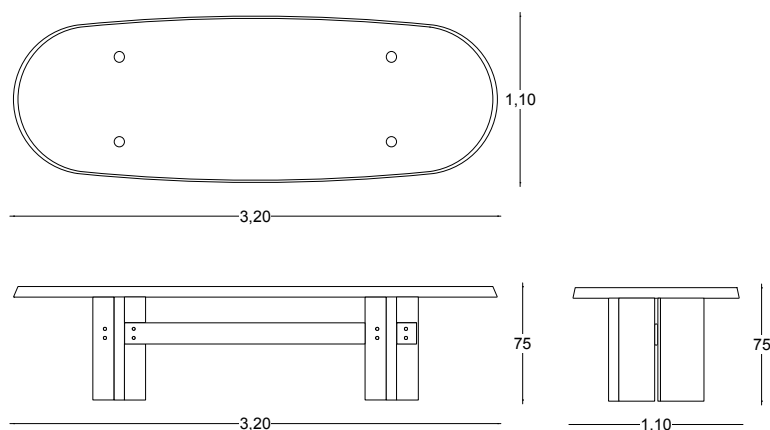

DINING TABLE
KAYAK MAPLE

DINING TABLE KAYAK

Perfectly balanced and sturdy like the sleek boat and hunter of the arctic, the Kayak dinner table is a playful construction of wood and steel. Four glossy circles puncture the table top indicating the cylinders supporting it and interrupt the gentle grain of the surface. The wooden top has a trim that neatly angles outward like a rolled Kayak, while the legs below are joined together with a technical yet sculptural approach. This table easily sits eight to ten people comfortably and adds the perfect sporty element into its environment.

DIMENSION: L 320 x W 110 x H 75 cm | L 10'5" x W 3'6" x H 2'5"

MATERIAL: Bleached maple & laquered steel

PRICE: 38.000 € excl. VAT | Shipping and packing is not included