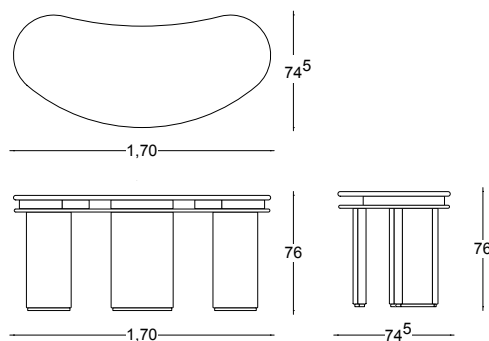

**DESK  
LUPA**

**DESK**  
**LUPA**

Work should not dominate our lives, so Lupa is a dainty desk ideal for correspondence or focused work but provides little space for mounds of distracting paper work. Lupa's graceful form offers a sleek spot to read important documents or carry out video conferences and can occupy the center of a room or preside in a quiet corner. Lupa has a narrow drawer on each side made of Black Walnut that rotate out from two lacquered surfaces providing just enough space for paper and writing utensils. The center leg features a hidden cable shaft along with two sockets to minimize the clutter of workspace electronics.

**DIMENSION:** L 170 x W 74,5 x H 76 cm | L 5'6" x W 2'5" x H 2'5"

**MATERIAL:** High gloss lacquered wood & black walnut

**PRICE:** 30.900 € excl. VAT | Shipping and packing is not included