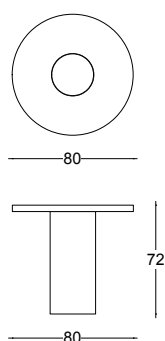

**BREAKFAST TABLE
PATIO**

BREAKFAST TABLE PATIO

The simplicity of forms and cheerful glazed colors of this side table make it suitable for almost any space, outdoor or inside. This petit furniture is a bit more robust than it appears, being cut and shaped out of lava stone from the foot of Sicily's famous volcano, Mt. Etna. The three pieces have been glazed in a kiln at 950 degrees, using an ancient technique developed in this region called Majolica, that protects them with a robust surface suitable for outdoor use and provides the translucent colors with a slight craquelé for the finish.

DIMENSION: L 80 x W 80 x H 72 cm | Inch: L 2'6" x W 2'6" x H 2'4"

MATERIAL: Glazed lavastone

PRICE: 14.500 € excl. VAT | Shipping and packing is not included