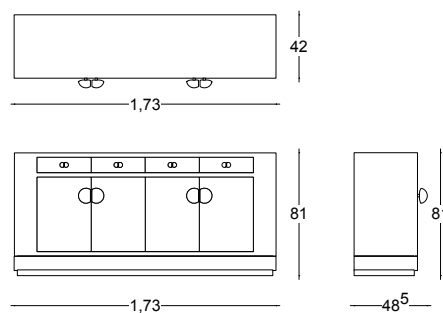

**SIDEBOARD
TWIN**

SIDEBOARD TWIN

This cabinet appears monolithic, but the playfully circular features defy its rigorous profile. Emphasizing positive and negative space, the bulbous knobs and round concave drawer pulls invite a bemused smile and tactile exploration. While this piece is deep enough to store files, binders and records the whimsical design helps conceal the official contents. Deep shallow drawers provide practical space to store smaller items and the attractive dimensions of this piece make it the perfect place to display valued objects. The body of our Twin sideboard is produced out of solid Ash and hand-lacquered, while its namesake knobs are made from Olive wood, known for the contrasting appearance of soft amber tones with an intense grain.

DIMENSION: L 173 x W 48,5 x H 81 cm | L 5'7" x W 1'6" x H 2'7"

MATERIAL: Semigloss hand-laquered ash & olive wood

PRICE: 14.000 € excl. VAT | Shipping and packing is not included