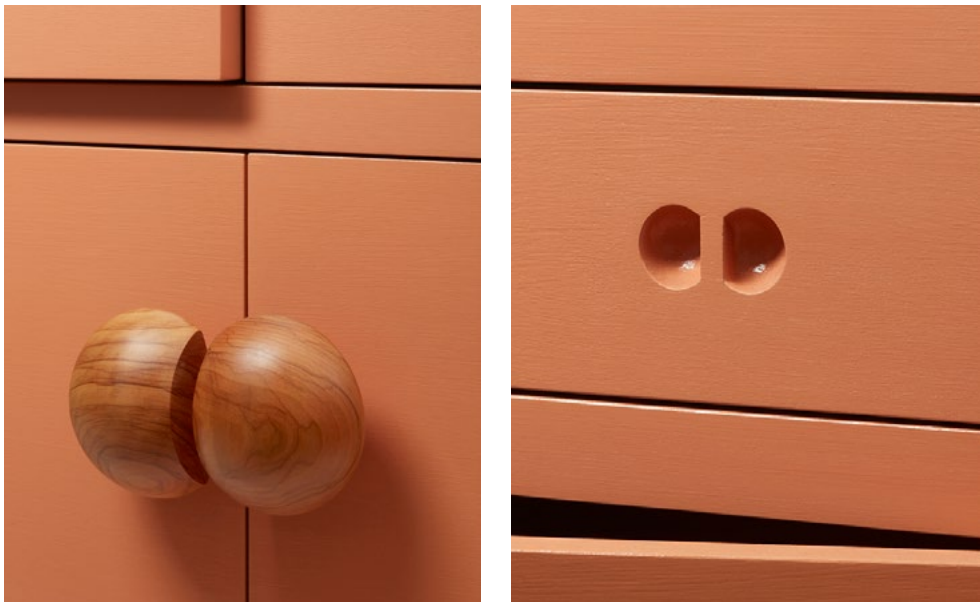

**SIDEBOARD
TWIN**

SIDEBOARD TWIN

This cabinet appears monolithic, but the playfully circular features defy its rigorous profile. Emphasizing positive and negative space, the bulbous knobs and round concave drawer pulls invite a bemused smile and tactile exploration. While this piece is deep enough to store files, binders and records the whimsical design helps conceal the official contents. Deep shallow drawers provide practical space to store smaller items and the attractive dimensions of this piece make it the perfect place to display valued objects. The body of our Twin sideboard is produced out of solid Ash and hand-lacquered, while its namesake knobs are made from Olive wood, known for the contrasting appearance of soft amber tones with an intense grain.

DIMENSION: L 173 x W 48,5 x H 81 cm | L 5'7" x W 1'6" x H 2'7"

MATERIAL: Semigloss hand-laquered ash & olive wood

PRICE: 14.000 € excl. VAT | Shipping and packing is not included