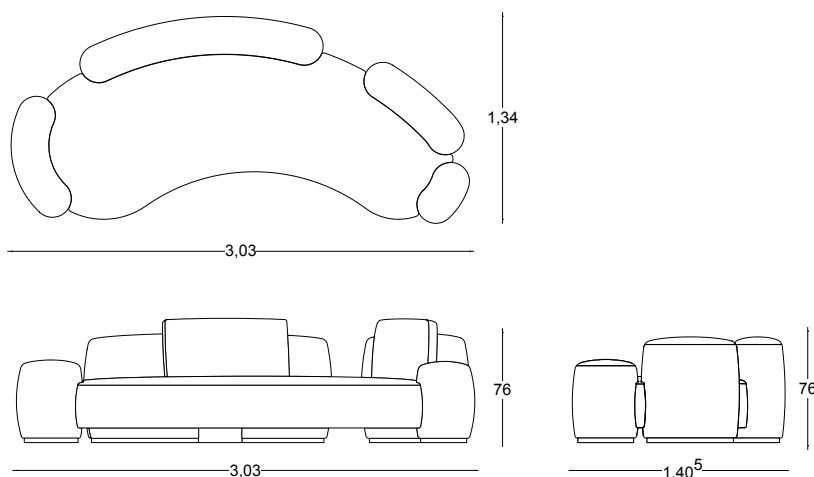

SOFA
BABA

SOFA
BABA

Baba is also an upholstered sofa from Gisbert Pöpler, for lounging in complete comfort. The asymmetrical form caters to a playful choice of sitting positions from formal to downright lounging while confidently inhabiting its environment and providing cozy sophistication. The voluptuous forms and firm padded body make you want to settle onto it and relish the moment. The Baba family has strapped webbing stretched over a wooden frame which is upholstered with padding and rests on teak footings.

DIMENSION: D 140,5 x W 303 x H 76 (43) | Inch: D 55,3" x W 119.3" x H 30" (16.9")

MATERIAL: Upholstered wooden frame, teak footings & down cushions

PRICE: COM 40.500 € excl. VAT | Shipping and packing is not included