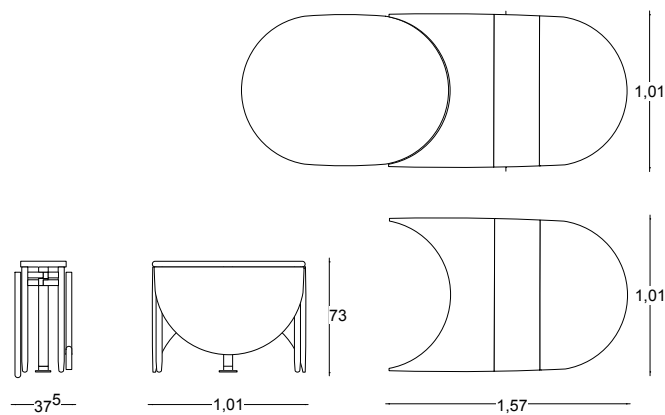

The Belenus table in Gisbert Pöppler's collection, stands on solid wooden legs and connecting oval shaped feet that are a contemporary take on outré Nordic design, complete with a playful Viking feel. Ranging in length from 1,36 m up to 3m this piece provides comfortable dimensions for dining, discussing or simply hanging out.

**DIMENSIONS:** L 137 x W 101 x H 73 cm | Inch: L 53.9" x W 39.8" x H 28.7"

**MATERIAL:** High gloss lacquered wood & smoked oak

**PRICE:** 14.500 € excl. VAT | Shipping and packing is not included

**DIMENSIONS:** L 157 x W 101 x H 73 cm | L 61.8" x W 39.8" x H 28.7"

**MATERIAL:** High gloss lacquered wood & smoked oak

**PRICE:** 8.400 € excl. VAT | Shipping and packing is not included