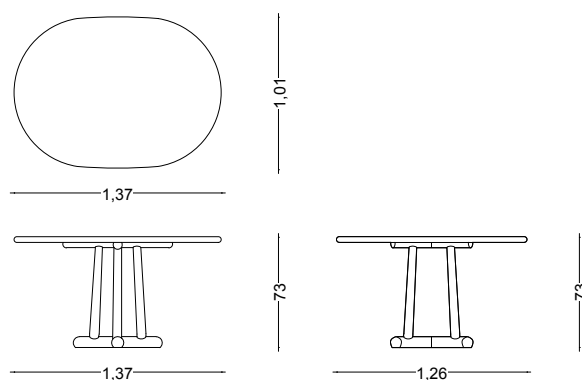

DINING TABLE BELENUS

Referencing the Latin Moon and the Celtic Sun, this extendable dining table duet comes in two connecting pieces of smoked oak coated in high gloss lacquer. Like perfectly paired lovers, each piece can stand on its own, while also fitting harmoniously together with its partner.

The Belenus table in Gisbert Pöppler's collection, stands on solid wooden legs and connecting oval shaped feet that are a contemporary take on outré Nordic design, complete with a playful Viking feel. Ranging in length from 1,36 m up to 3m this piece provides comfortable dimensions for dining, discussing or simply hanging out.

DIMENSIONS: L 137 x W 101 x H 73 cm | Inch: L 53.9" x W 39.8" x H 28.7"

MATERIAL: High gloss lacquered wood & smoked oak

PRICE: 14.500 € excl. VAT | Shipping and packing is not included