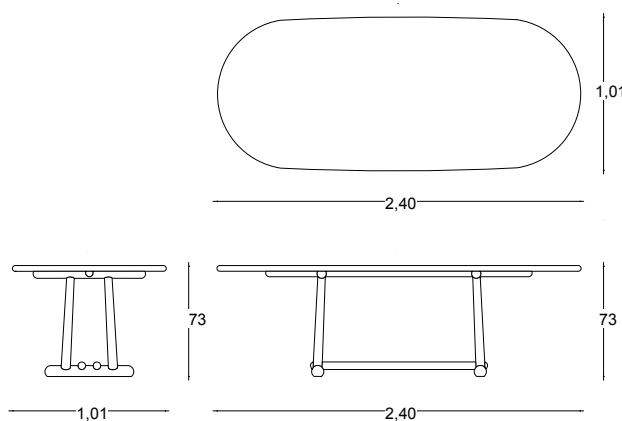

DINING TABLE
BELENUS

Referencing the Latin Moon and the Celtic Sun, this extendable dining table duet comes in two connecting pieces of smoked oak coated in high gloss lacquer. Like perfectly paired lovers, each piece can stand on its own, while also fitting harmoniously together with its partner.

The Belenus table in Gisbert Pöppler's collection, stands on solid wooden legs and connecting oval shaped feet that are a contemporary take on outré Nordic design, complete with a playful Viking feel. Ranging in length from 1,36 m up to 3m this piece provides comfortable dimensions for dining, discussing or simply hanging out.

DIMENSIONS: L 240 x W 101 x H 73 cm | Inch: L 94.5" x W 39.8" x H 28.7"

MATERIAL: High gloss lacquered wood & smoked oak

PRICE: 22.500 € excl. VAT | Shipping and packing is not included