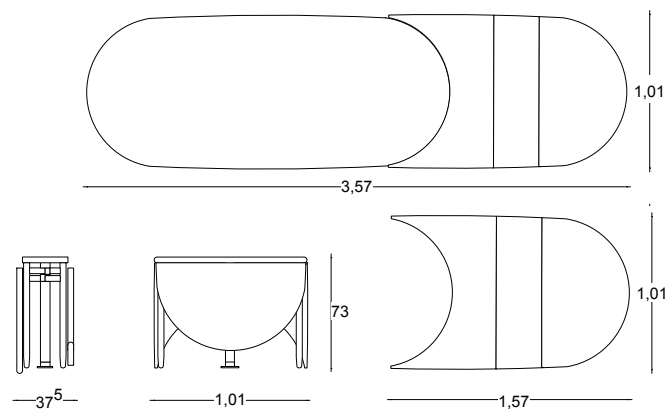

The Belenus table in Gisbert Pöppler's collection, stands on solid wooden legs and connecting oval shaped feet that are a contemporary take on outré Nordic design, complete with a playful Viking feel. Ranging in length from 1,36 m up to 3m this piece provides comfortable dimensions for dining, discussing or simply hanging out.

DIMENSIONS: L 240 x W 101 x H 73 cm | Inch: L 94.5" x W 39.8" x H 28.7"

MATERIAL: High gloss lacquered wood & smoked oak

PRICE: 22.500 € excl. VAT | Shipping and packing is not included

**DINING TABLE
LA LUNA**

DIMENSIONS: L 157 x W 101 x H 73 cm | L 61.8" x W 39.8" x H 28.7"

MATERIAL: High gloss lacquered wood & smoked oak

PRICE: 8.400 € excl. VAT | Shipping and packing is not included