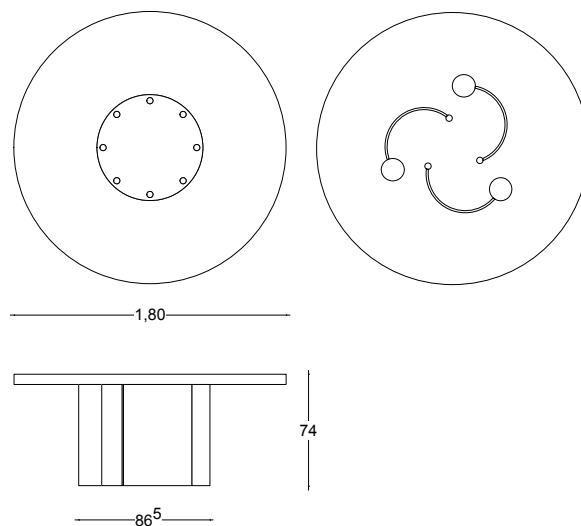

**DINING TABLE
CHERRY**

DINING TABLE CHERRY

Cherry Table, by Gisbert pöppler is named the playful form of its base! Shaped like cherries with curved stems the three legs gently wrap into each other. This sculptural base supports the eight centimeter thick tabletop with an embedded revolving platter, or Lazy Susan in its center - ideal for an amiable dinner or discussion with up to ten people.

The Cherry Table is hand crafted in Germany entirely of 8-millimeter-thick aluminum plates which comes in high gloss oxide red or polished natural aluminum.

DIMENSION: L 180 x W 180 x H 74 cm | L 70.9" x W 70.9" x H 29.1"

MATERIAL: Aluminum, lacquered with thick coats of high gloss oxide red

PRICE: 61.000 € excl. VAT | Shipping and packing is not included