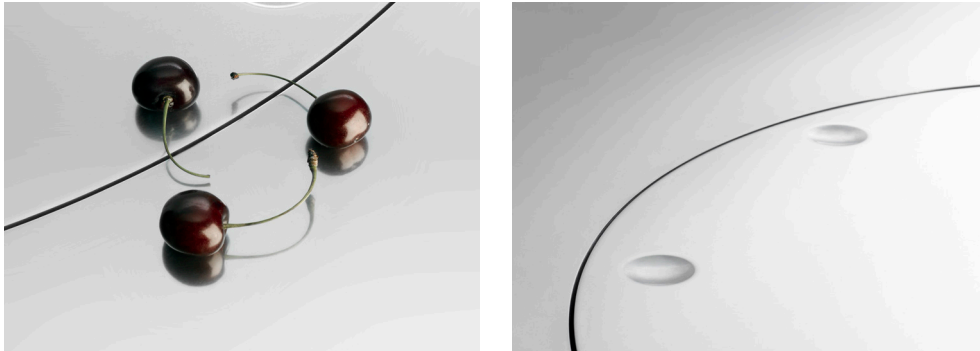

**DINING TABLE  
CHERRY**

## DINING TABLE CHERRY

Cherry Table, by Gisbert pöppler is named the playful form of its base! Shaped like cherries with curved stems the three legs gently wrap into each other. This sculptural base supports the eight centimeter thick tabletop with an embedded revolving platter, or Lazy Susan in its center - ideal for an amiable dinner or discussion with up to ten people.

The Cherry Table is hand crafted in Germany entirely of 8-millimeter-thick aluminum plates which comes in high gloss oxide red or polished natural aluminum.

**DIMENSION:** L 180 x W 180 x H 74 cm | L 70.9" x W 70.9" x H 29.1"