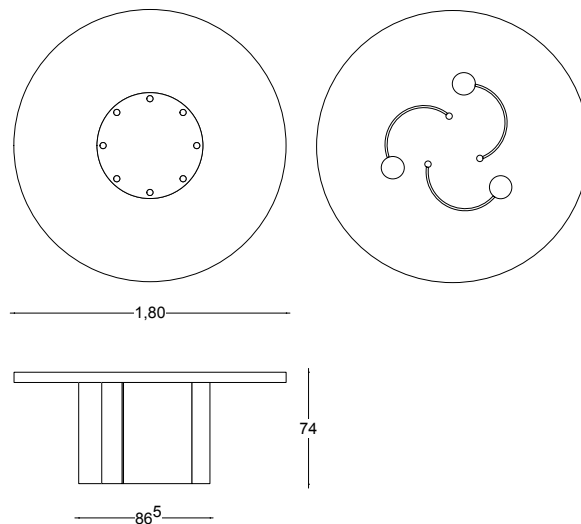

## DINING TABLE CHERRY

Cherry Table, by Gisbert pöppler is named the playful form of its base! Shaped like cherries with curved stems the three legs gently wrap into each other. This sculptural base supports the eight centimeter thick tabletop with an embedded revolving platter, or Lazy Susan in its center - ideal for an amiable dinner or discussion with up to ten people.

The Cherry Table is hand crafted in Germany entirely of 8-millimeter-thick aluminum plates which comes in high gloss oxide red or polished natural aluminum.

**DIMENSION:** L 180 x W 180 x H 74 cm | L 70.9" x W 70.9" x H 29.1"