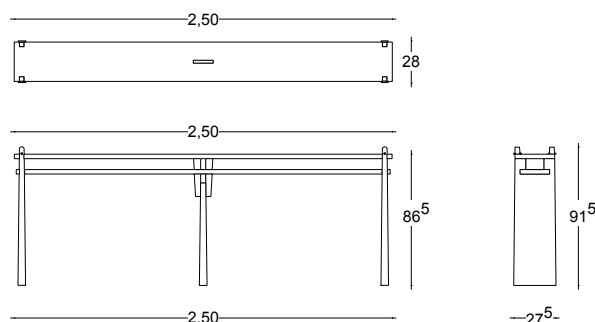

**SIDEBOARD
CORRESPONDENCE**

SIDEBOARD CORRESPONDENCE

Inspired by classic Asian woodwork, Gisbert Pöppler's sleek table, Correspondence uses no nails or screws, it is simply held together with compression from a keystone and artistic joinery. The striking lines and refined structure of this narrow table make it suitable for an entrance hall, supporting a freestanding couch, or in any tight space that needs some elegance. Crafted out of solid ash and hand lacquered in a coral red, Correspondence stands on subtle wedge like legs that taper into rounded details where wooden pegs hold everything together.

DIMENSION: L 250 x W 28 x H 91,5 cm | L 98.4" x W 11" x H 36"

MATERIAL: Ash, hand lacquered in a coral red

PRICE: 13.500 € excl. VAT | Shipping and packing is not included