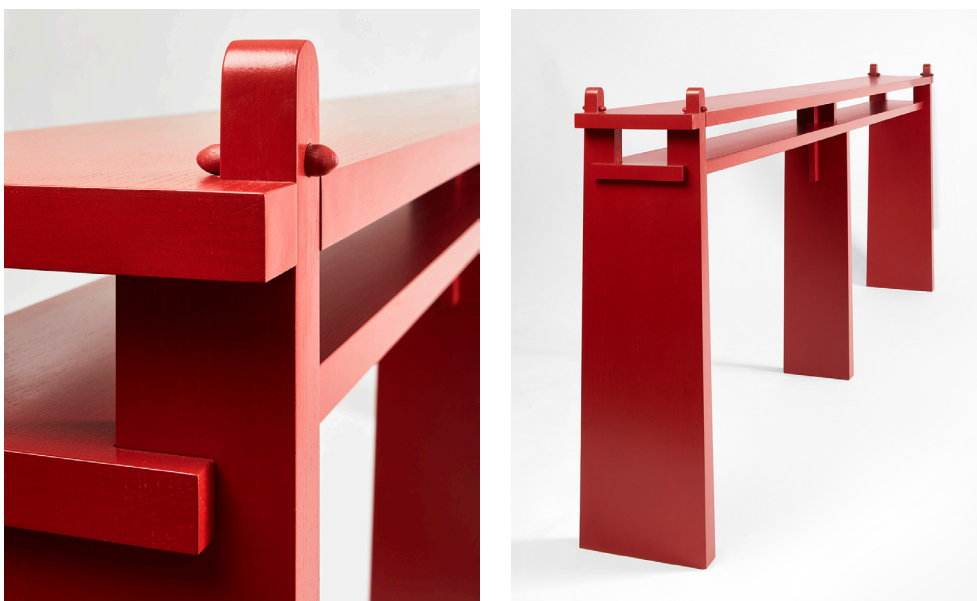

**SIDEBOARD
CORRESPONDENCE**

SIDEBOARD CORRESPONDENCE

Inspired by classic Asian woodwork, Gisbert Pöppler's sleek table, Correspondence uses no nails or screws, it is simply held together with compression from a keystone and artistic joinery. The striking lines and refined structure of this narrow table make it suitable for an entrance hall, supporting a freestanding couch, or in any tight space that needs some elegance. Crafted out of solid ash and hand lacquered in a coral red, Correspondence stands on subtle wedge like legs that taper into rounded details where wooden pegs hold everything together.

DIMENSION: L 250 x W 28 x H 91,5 cm | L 98.4" x W 11" x H 36"

MATERIAL: Ash, hand lacquered in a coral red

PRICE: 13.500 € excl. VAT | Shipping and packing is not included