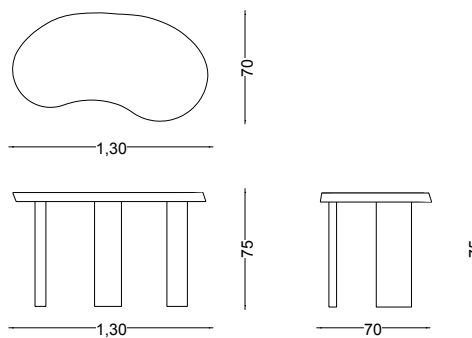

**WRITING DESK
FABA 130**

WRITING DESK
FABA 130

Faba is a dainty desk from Gisbert Pöppler, ideal for focused work and correspondence but provides little space for accumulation of distractions. Faba can elegantly stand in the middle of a room or settle in a quiet corner while its embracing form offers a sleek spot to study or participate in video conferences. Faba's bean shaped top is fashioned from solid oak with a twisted beveled edge that is sensuous to the feel. It rests on four legs, two round and two curved, playfully composed to lighten the spirit.

Faba's bean shaped top is fashioned from solid Oak with a twisted beveled edge that is sensuous to the feel. It rests on four legs, two round and two curved, playfully composed to lighten the spirit.

DIMENSION: L 130 x W 70 x H 75 cm | L 51.2" x W 27.6" x H 29.5"