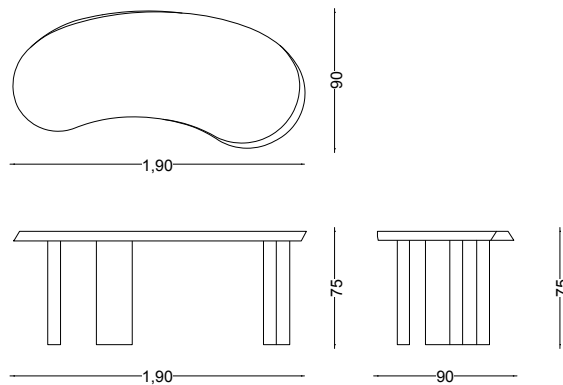

**WRITING DESK  
FABA 190**

**WRITING DESK**  
**FABA 190**

Faba is a dainty desk from Gisbert Pöppler, ideal for focused work and correspondence but provides little space for accumulation of distractions. Faba can elegantly stand in the middle of a room or settle in a quiet corner while it's embracing form offers a sleek spot to study or participate in video conferences. Faba's bean shaped top is fashioned from solid oak with a twisted beveled edge that is sensuous to the feel. It rests on four legs, two round and two curved, playfully composed to lighten the spirit.

Faba's bean shaped top is fashioned from solid Oak with a twisted beveled edge that is sensuous to the feel. It rests on four legs, two round and two curved, playfully composed to lighten the spirit.

**DIMENSION:** L 190 x W 90 x H 75 cm | L 74.8" x W 35.4" x H 29.5"