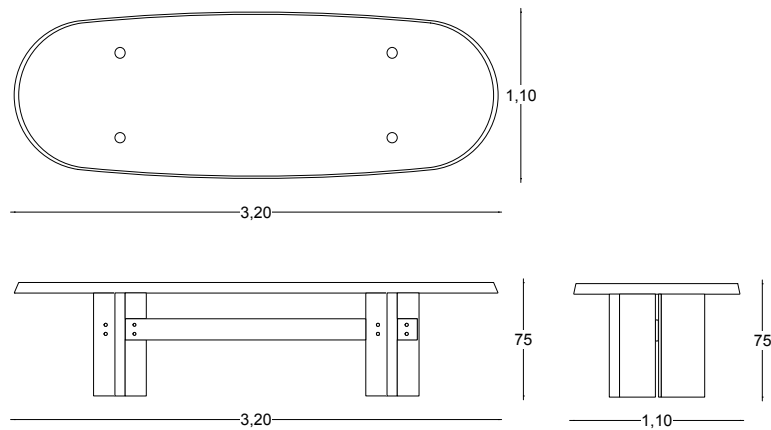

**DINING TABLE**  
**KAYAK MAPLE**

**DINING TABLE  
KAYAK TEAK**

The Kayak dinner table from Gisbert Pöppler is a playful construction of wood and steel. Four glossy circles puncture the table top indicating the cylinders supporting it and interrupt the gentle grain of the surface. The wooden top has a trim that neatly angles outward like a rolled Kayak, while the legs below are joined together with a technical yet sculptural approach reminiscent of the framework for its namesake vessel and can easily sit eight to ten people comfortably.

**DIMENSION:** L 320 x W 110 x H 75 cm | L 126" x W 43.3" x H 29.5"

**MATERIAL:** Bleached maple & lacquered steel

**PRICE:** 38.000 € excl. VAT | Shipping and packing is not included