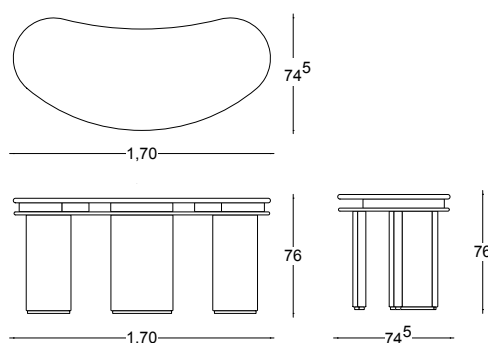

**DESK  
LUPA**

**DESK**  
**LUPA**

Work should not dominate our lives, so Lupa from Gisbert Pöppler's collection is a perfect desk ideal for correspondence or focused work but provides little space for mounds of distracting paper work. Its graceful form offers a sleek spot to read important documents or carry out video conferences and can occupy the center of a room or preside in a quiet corner. Lupa has a narrow drawer on each side made of black walnut that rotate out from two lacquered surfaces providing just enough space for paper and writing utensils. The center leg features a hidden cable shaft along with a place for two sockets to minimize the clutter of workspace electronics.

**DIMENSION:** L 170 x W 74,5 x H 76 cm | L 66.9" x W 29.3" x H 29.9"

**MATERIAL:** High gloss lacquered wood & black walnut

**PRICE:** 30.900 € excl. VAT | Shipping and packing is not included