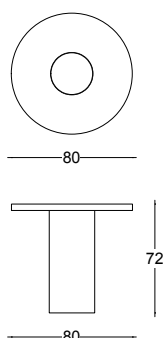

**BREAKFAST TABLE
PATIO**

**BREAKFAST TABLE
PATIO**

The simplicity of forms and cheerful glazed Colours of this little table Patio, by Gisbert Pöppler make it suitable for almost any space, outdoor or inside. This petit furniture is a bit more robust than it appears, being cut and shaped out of lava stone from the foot of Sicily's famous volcano, Mt. Etna. The three pieces have been glazed in a kiln at 950 degrees, using an ancient technique developed in this region called Majolica, that protects them with a robust surface suitable for outdoor use and provides the translucent colours with a slight craquelé for the finish.

DIMENSION: L 80 x W 80 x H 72 cm | Inch: L 31.5" x W 31.5" x H 28.4"

MATERIAL: Glazed lavastone

PRICE: 14.500 € excl. VAT | Shipping and packing is not included