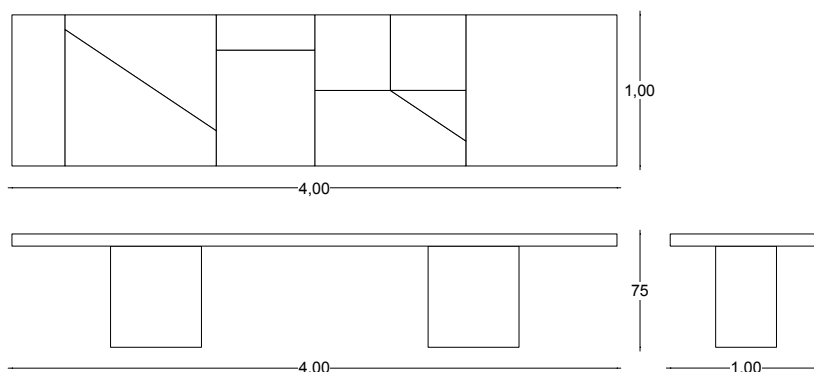

## DINING TABLE TEL AVIV

The outdoor table Tel Aviv by Gisbert Pöppler, is composed in a composition of segments inspired by the short intense shadows of the bright midday sun in Tel Aviv. The ten elements that make up the table top are hewn out of lava stone from the Sicilian volcano Etna. They appear thick but have been meticulously hollowed out specifically in order to insert a concealed stainless-steel frame that joins them together. Using an ancient technique developed in this region called Majolica, the pieces have been glazed in a kiln at 950 degrees that protects them with a robust surface suitable for outdoor use and provides the translucent colours with a slight craquelé for the finish.

**DIMENSION:** L 400 x W 100 x H 75 cm | L 157.5" x W 39.4" x H 29.5"

**MATERIAL:** Stainless steel & glazed lava stone

**PRICE:** 65.000 € excl. VAT | Shipping and packing is not included