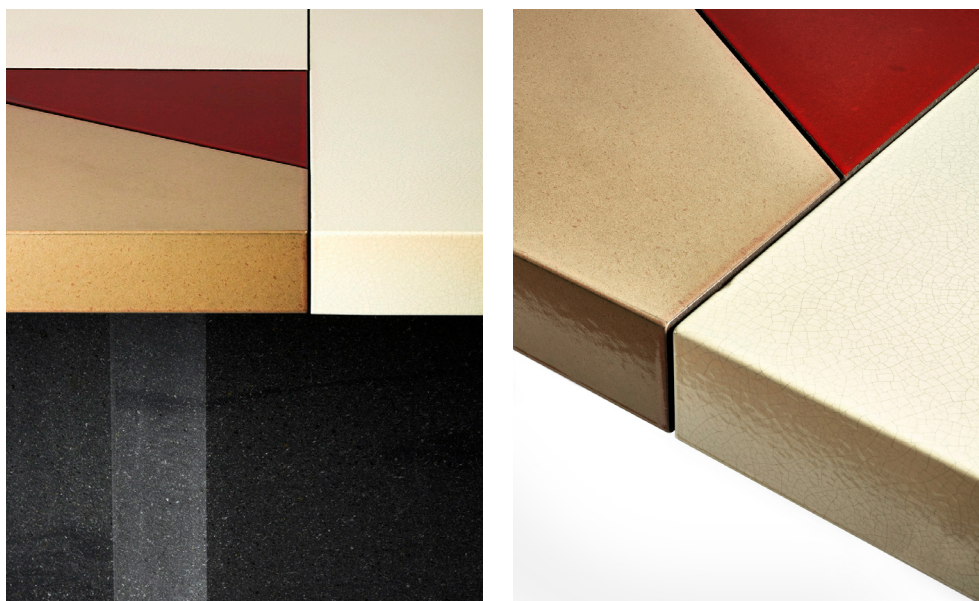

## DINING TABLE TEL AVIV

The outdoor table Tel Aviv by Gisbert Pöppler, is composed in a composition of segments inspired by the short intense shadows of the bright midday sun in Tel Aviv. The ten elements that make up the table top are hewn out of lava stone from the Sicilian volcano Etna. They appear thick but have been meticulously hollowed out specifically in order to insert a concealed stainless-steel frame that joins them together. Using an ancient technique developed in this region called Majolica, the pieces have been glazed in a kiln at 950 degrees that protects them with a robust surface suitable for outdoor use and provides the translucent colours with a slight craquelé for the finish.

**DIMENSION:** L 400 x W 100 x H 75 cm | L 157.5" x W 39.4" x H 29.5"

**MATERIAL:** Stainless steel & glazed lava stone

**PRICE:** 65.000 € excl. VAT | Shipping and packing is not included