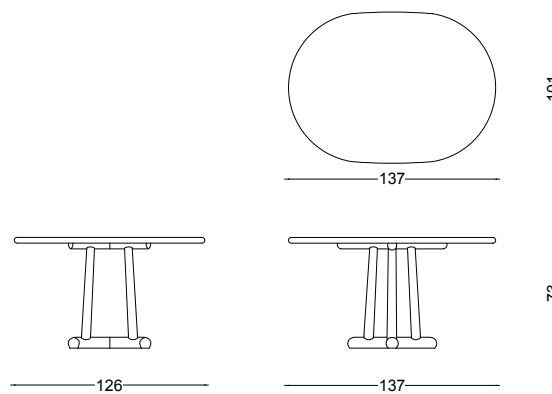

BELENUS 137 DINING TABLE

Referencing the Latin Moon and the Celtic Sun, this extendable dining table duet comes in two connecting pieces of white ash and high gloss lacquer. Like perfectly paired lovers, each piece can stand on its own, while also fitting harmoniously together with its partner.

The Belenus table in Gisbert Pöppler's collection, stands on solid wooden legs and connecting oval shaped feet that are a contemporary take on outré Nordic design, complete with a playful Viking feel. Ranging in length this piece provides comfortable dimensions for dining, discussing or simply hanging out.

DIMENSIONS: cm L 137 x W 101 x H 73 | inch L 53.9" x W 39.8" x H 28.7"

MATERIAL: High gloss lacquered wood & white ash

PRICE: 14.500 € excl. VAT

LEADTIME: 12 weeks