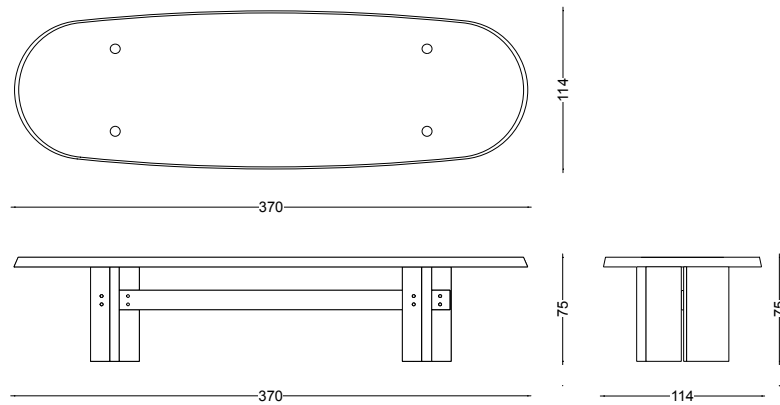

## KAYAK MAPLE DINING TABLE

The Kayak dinner table from Gisbert Pöpler is a playful construction of wood and steel. Four glossy circles puncture the table top indicating the cylinders supporting it and interrupt the gentle grain of the surface. The wooden top has a trim that neatly angles outward like a rolled Kayak, while the legs below are joined together with a technical yet sculptural approach reminiscent of the framework for its namesake vessel and can easily sit eight to ten people comfortably.

**DIMENSION:** cm L 370 x W 114 x H 75 cm | inch L 145.7" x W 44.9" x H 29.5"

**MATERIAL:** Bleached Maple & lacquered steel

**PRICE:** 21.200 € excl. VAT

**LEADTIME:** 12 weeks

**KAYAK DINING TABLE**

**Tabletop**