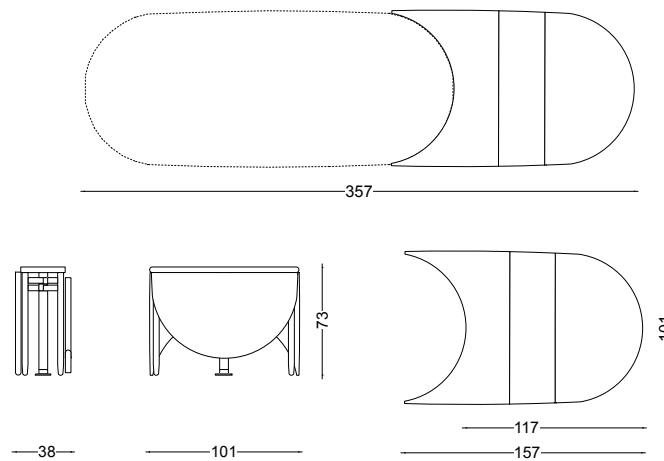

LA LUNA EXTENSION TABLE

Referencing the Latin Moon and the Celtic Sun, this extendable dining table duet comes in two connecting pieces of auburn oak and high gloss lacquer. Like perfectly paired lovers, each piece can stand on its own, while also fitting harmoniously together with its partner.

Gisbert Pöppler offers the folding satellite, La Luna, with its half-moon shape, functions as an abstract sideboard as well as an extension element for the Belenus tables, allowing a fuller party of 4 to 5 more guests find a seat at the feast.

DIMENSIONS: cm L 157 x W 101 x H 73 | inch L 61.8" x W 39.8" x H 28.7"

MATERIAL: High gloss lacquered wood & auburn oak

PRICE: 9.300 € excl. VAT

LEADTIME: 12-14 weeks