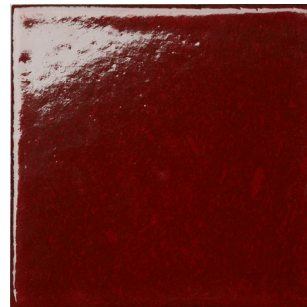

PATIO TABLE

PATIO TABLE

The simplicity of forms and cheerful glazed colors of this little table Patio, by Gisbert Pöppler make it suitable for almost any space, outdoor or inside. This petit furniture is a bit more robust than it appears, being cut and shaped out of lava stone from the foot of Sicily's famous volcano, Mt. Etna. The three pieces have been glazed in a kiln at 950 degrees, using an ancient technique developed in this region called Majolica, that protects them with a robust surface suitable for outdoor use and provides the translucent colors with a slight craquelé for the finish.

DIMENSION: cm L 80 x W 80 x H 72 cm | inch L 31.5" x W 31.5" x H 28.4"

MATERIAL: Glazed lavastone

PRICE: 16.900 € excl. VAT

LEADTIME: 16 weeks

PATIO TABLE

FINISH

Toulouse rose

Rosehip

Stromboli red

Sand

Pollination powder

River bank

Seafoam

Snow drift

Glacial blue

Verde forresta