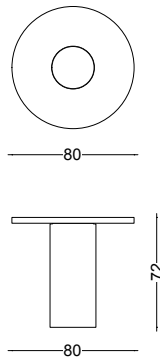

PATIO TABLE

PATIO TABLE

The simplicity of forms and cheerful glazed colors of this little table Patio, by Gisbert Pöppler make it suitable for almost any space, outdoor or inside. This petit furniture is a bit more robust than it appears, being cut and shaped out of lava stone from the foot of Sicily's famous volcano, Mt. Etna. The three pieces have been glazed in a kiln at 950 degrees, using an ancient technique developed in this region called Majolica, that protects them with a robust surface suitable for outdoor use and provides the translucent colors with a slight craquelé for the finish.

DIMENSION: cm L 80 x W 80 x H 72 cm | inch L 31.5" x W 31.5" x H 28.4"

MATERIAL: Glazed lavastone

PRICE: 16.900 € excl. VAT

LEADTIME: 16 weeks

PATIO TABLE

FINISH

Toulouse rose

Rosehip